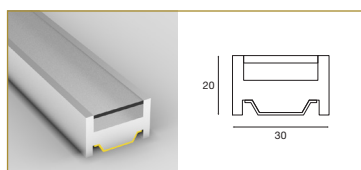

20MM PROFILE - CORNER ANGLE 30

Corner angle 30 degree, single Leo Flex, integral mounting clips. Can be cut to suit application. Supplied with end-cap.

FIXTURE	LENGTH		COLOUR	
20C30	---		---	
	500	500mm	WH	White
	1000	1000mm	BK	Black
	2000	2000mm	SL	Silver

20MM PROFILE - CORNER ANGLE 45

Corner angle 45 degree, single Leo Flex. Can be cut to suit application. Supplied with end-cap.

FIXTURE	LENGTH		COLOUR	
20C45	---		---	
	500	500mm	WH	White
	1000	1000mm	BK	Black
	2000	2000mm	SL	Silver

30MM PROFILE - FLAT

Low profile, 2x Leo Flex, integral mounting clips. Can be cut to suit application. Supplied with end-cap.

FIXTURE	LENGTH		COLOUR	
30FL	---		---	
	500	500mm	WH	White
	1000	1000mm	BK	Black
	2000	2000mm	SL	Silver