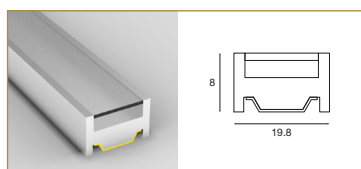

LEO FLEX PROFILE

20MM PROFILE - FLAT

Low profile, single Leo Flex, integral mounting clips. Can be cut to suit application. Supplied with end-cap.

FIXTURE	LENGTH		COLOUR	
20FL	---		---	
	500	500mm	WH	White
	1000	1000mm	BK	Black
	2000	2000mm	SL	Silver

20MM PROFILE - SEMI CIRCLE

Homogeneous semi circle beam spread, single Leo Flex, integral mounting clips. Can be cut to suit application. Supplied with end-cap.

FIXTURE	LENGTH		COLOUR	
20SC	---		---	
	500	500mm	WH	White
	1000	1000mm	BK	Black
	2000	2000mm	SL	Silver

20MM PROFILE - CORNER ANGLE 30

Corner angle 30 degree, single Leo Flex, integral mounting clips. Can be cut to suit application. Supplied with end-cap.

FIXTURE	LENGTH		COLOUR	
20C30	---		---	
	500	500mm	WH	White
	1000	1000mm	BK	Black
	2000	2000mm	SL	Silver

20MM PROFILE - CORNER ANGLE 45

Corner angle 45 degree, single Leo Flex. Can be cut to suit application. Supplied with end-cap.

FIXTURE	LENGTH		COLOUR	
20C45	---		---	
	500	500mm	WH	White
	1000	1000mm	BK	Black
	2000	2000mm	SL	Silver