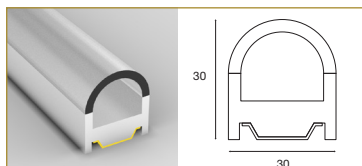

20MM PROFILE - CORNER ANGLE 30

Corner angle 30 degree, single Leo Flex, integral mounting clips. Can be cut to suit application. Supplied with end-cap.

FIXTURE	LENGTH		COLOUR	
20C30	---		---	
	500	500mm	WH	White
	1000	1000mm	BK	Black
	2000	2000mm	SL	Silver

20MM PROFILE - CORNER ANGLE 45

Corner angle 45 degree, single Leo Flex. Can be cut to suit application. Supplied with end-cap.

FIXTURE	LENGTH		COLOUR	
20C45	---		---	
	500	500mm	WH	White
	1000	1000mm	BK	Black
	2000	2000mm	SL	Silver

30MM PROFILE - FLAT

Low profile, 2x Leo Flex, integral mounting clips. Can be cut to suit application. Supplied with end-cap.

FIXTURE	LENGTH		COLOUR	
30FL	---		---	
	500	500mm	WH	White
	1000	1000mm	BK	Black
	2000	2000mm	SL	Silver

LEO FLEX PROFILE

30MM PROFILE - SEMI CIRCLE

Homogeneous semi circle beam spread, 2x Leo Flex, integral mounting clips. Can be cut to suit application. Supplied with end-cap.

FIXTURE	LENGTH	COLOUR
30SC	—	—
	500 500mm	WH White
	1000 1000mm	BK Black
	2000 2000mm	SL Silver