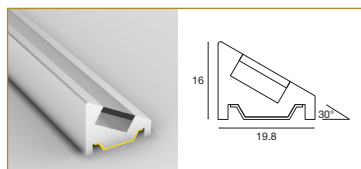

LEO FLEX PROFILE

20MM PROFILE - FLAT

Low profile, single Leo Flex, integral mounting clips. Can be cut to suit application. Supplied with end-cap.

FIXTURE	LENGTH		COLOUR	
20FL	---		---	
	500	500mm	WH	White
	1000	1000mm	BK	Black
	2000	2000mm	SL	Silver

20MM PROFILE - SEMI CIRCLE

Homogeneous semi circle beam spread, single Leo Flex, integral mounting clips. Can be cut to suit application. Supplied with end-cap.

FIXTURE	LENGTH		COLOUR	
20SC	---		---	
	500	500mm	WH	White
	1000	1000mm	BK	Black
	2000	2000mm	SL	Silver

20MM PROFILE - CORNER ANGLE 30

Corner angle 30 degree, single Leo Flex, integral mounting clips. Can be cut to suit application. Supplied with end-cap.

FIXTURE	LENGTH		COLOUR	
20C30	---		---	
	500	500mm	WH	White
	1000	1000mm	BK	Black
	2000	2000mm	SL	Silver

20MM PROFILE - CORNER ANGLE 45

Corner angle 45 degree, single Leo Flex. Can be cut to suit application. Supplied with end-cap.

FIXTURE	LENGTH		COLOUR	
20C45	---		---	
	500	500mm	WH	White
	1000	1000mm	BK	Black
	2000	2000mm	SL	Silver