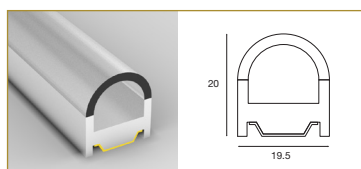

LEO FLEX PROFILE

20MM PROFILE - FLAT

Low profile, single Leo Flex, integral mounting clips. Can be cut to suit application. Supplied with end-cap.

FIXTURE	LENGTH		COLOUR	
20FL	---		---	
	500	500mm	WH	White
	1000	1000mm	BK	Black
	2000	2000mm	SL	Silver

20MM PROFILE - SEMI CIRCLE

Homogeneous semi circle beam spread, single Leo Flex, integral mounting clips. Can be cut to suit application. Supplied with end-cap.

FIXTURE	LENGTH		COLOUR	
20SC	---		---	
	500	500mm	WH	White
	1000	1000mm	BK	Black
	2000	2000mm	SL	Silver

20MM PROFILE - CORNER ANGLE 30

Corner angle 30 degree, single Leo Flex, integral mounting clips. Can be cut to suit application. Supplied with end-cap.

FIXTURE	LENGTH		COLOUR	
20C30	---		---	
	500	500mm	WH	White
	1000	1000mm	BK	Black
	2000	2000mm	SL	Silver

30MM PROFILE - CORNER ANGLE

Corner angle 45 degree, 2x Leo Flex. Can be cut to suit application. Supplied with end-cap.

FIXTURE	LENGTH	COLOUR
30C45	—	—
	500 500mm	WH White
	1000 1000mm	BK Black
	2000 2000mm	SL Silver