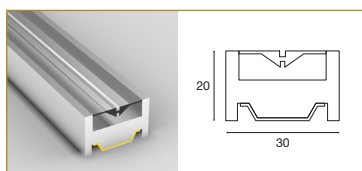

LEO FLEX PROFILE

30MM PROFILE - SEMI CIRCLE

Homogeneous semi circle beam spread, 2x Leo Flex, integral mounting clips. Can be cut to suit application. Supplied with end-cap.

FIXTURE	LENGTH	COLOUR
30SC	—	—
	500 500mm	WH White
	1000 1000mm	BK Black
	2000 2000mm	SL Silver

30MM PROFILE - 15 DEGREE

15 degree beam collimator, single Leo Flex, integral mounting clips. Can be cut to suit application. Supplied with end-cap.

FIXTURE	LENGTH	COLOUR
30D15	—	—
	500 500mm	WH White
	1000 1000mm	BK Black
	2000 2000mm	SL Silver

30MM PROFILE - 30 DEGREE

30 degree beam collimator, single Leo Flex, integral mounting clips. Can be cut to suit application. Supplied with end-cap.

FIXTURE	LENGTH	COLOUR
30D30	—	—
	500 500mm	WH White
	1000 1000mm	BK Black
	2000 2000mm	SL Silver

30MM PROFILE - CORNER ANGLE

Corner angle 45 degree, 2x Leo Flex. Can be cut to suit application. Supplied with end-cap.

FIXTURE	LENGTH	COLOUR
30C45	—	—
	500 500mm	WH White
	1000 1000mm	BK Black
	2000 2000mm	SL Silver