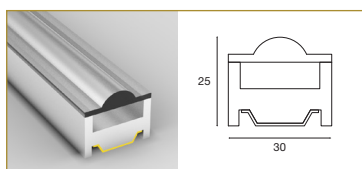

LEO FLEX PROFILE

30MM PROFILE - SEMI CIRCLE

Homogeneous semi circle beam spread, 2x Leo Flex, integral mounting clips. Can be cut to suit application. Supplied with end-cap.

FIXTURE	LENGTH	COLOUR
30SC	—	—
	500 500mm	WH White
	1000 1000mm	BK Black
	2000 2000mm	SL Silver

30MM PROFILE - 15 DEGREE

15 degree beam collimator, single Leo Flex, integral mounting clips. Can be cut to suit application. Supplied with end-cap.

FIXTURE	LENGTH	COLOUR
30D15	—	—
	500 500mm	WH White
	1000 1000mm	BK Black
	2000 2000mm	SL Silver