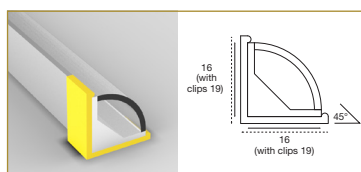

20MM PROFILE - CORNER ANGLE 30

Corner angle 30 degree, single Leo Flex, integral mounting clips. Can be cut to suit application. Supplied with end-cap.

FIXTURE	LENGTH		COLOUR	
20C30	---		---	
	500	500mm	WH	White
	1000	1000mm	BK	Black
	2000	2000mm	SL	Silver

20MM PROFILE - CORNER ANGLE 45

Corner angle 45 degree, single Leo Flex. Can be cut to suit application. Supplied with end-cap.

FIXTURE	LENGTH		COLOUR	
20C45	---		---	
	500	500mm	WH	White
	1000	1000mm	BK	Black
	2000	2000mm	SL	Silver