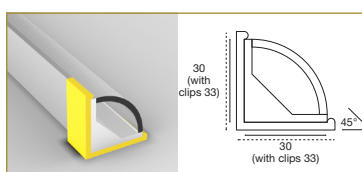

30MM PROFILE - 15 DEGREE

15 degree beam collimator, single Leo Flex, integral mounting clips. Can be cut to suit application. Supplied with end-cap.

FIXTURE	LENGTH	COLOUR
30D15	—	—
	500 500mm	WH White
	1000 1000mm	BK Black
	2000 2000mm	SL Silver

30MM PROFILE - 30 DEGREE

30 degree beam collimator, single Leo Flex, integral mounting clips. Can be cut to suit application. Supplied with end-cap.

FIXTURE	LENGTH	COLOUR
30D30	—	—
	500 500mm	WH White
	1000 1000mm	BK Black
	2000 2000mm	SL Silver

30MM PROFILE - CORNER ANGLE

Corner angle 45 degree, 2x Leo Flex. Can be cut to suit application. Supplied with end-cap.

FIXTURE	LENGTH	COLOUR
30C45	—	—
	500 500mm	WH White
	1000 1000mm	BK Black
	2000 2000mm	SL Silver