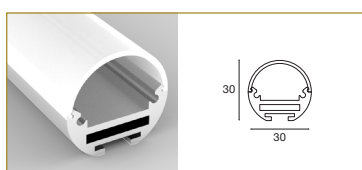

30MM PROFILE - 30 DEGREE

30 degree beam collimator, single Leo Flex, integral mounting clips. Can be cut to suit application. Supplied with end-cap.

FIXTURE	LENGTH	COLOUR
30D30	—	—
	500 500mm	WH White
	1000 1000mm	BK Black
	2000 2000mm	SL Silver

30MM PROFILE - CORNER ANGLE

Corner angle 45 degree, 2x Leo Flex. Can be cut to suit application. Supplied with end-cap.

FIXTURE	LENGTH	COLOUR
30C45	—	—
	500 500mm	WH White
	1000 1000mm	BK Black
	2000 2000mm	SL Silver

30MM PROFILE - TUBE

180 degree tube, single Leo Flex, integral mounting clips. Can be cut to suit application. Supplied with end-cap.

FIXTURE	LENGTH	COLOUR
30TU	—	—
	500 500mm	WH White
	1000 1000mm	BK Black
	2000 2000mm	SL Silver